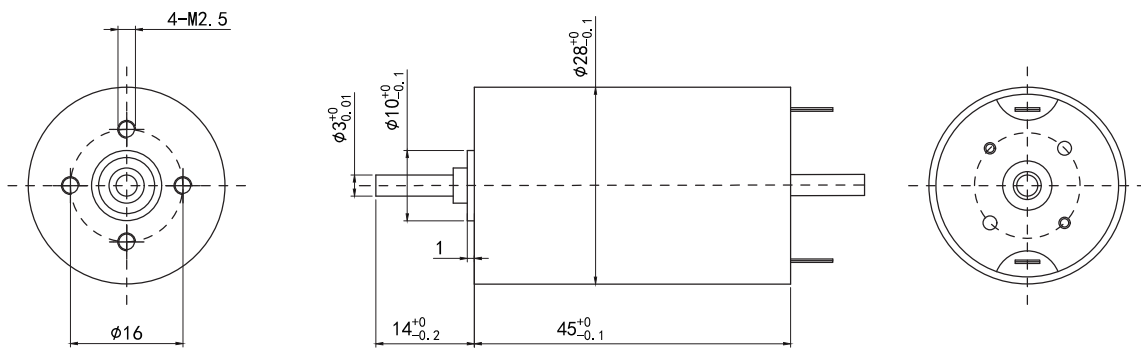

# TDC2845

28mm brushed motor

Power	78.7W (Graphite Brush)
	/
Life Expectancy	~ 2000H (Ball Bearing)
	/

Weight:90g(Approx)

Unit(mm)

**Motor Technical Data**

Motor model	Rated voltage	No-load		Rated				Stall	
		Speed	Current	Speed	Torque	Current	Power	Torque	Current
		r/min	mA	r/min	g.cm	mA	W	g.cm	A
TDC2845GT	12	5978	71	4692	530	2900	25.5	2465	13
TDC2845GT	24	8500	85	6673	1150	4400	78.7	5347	20